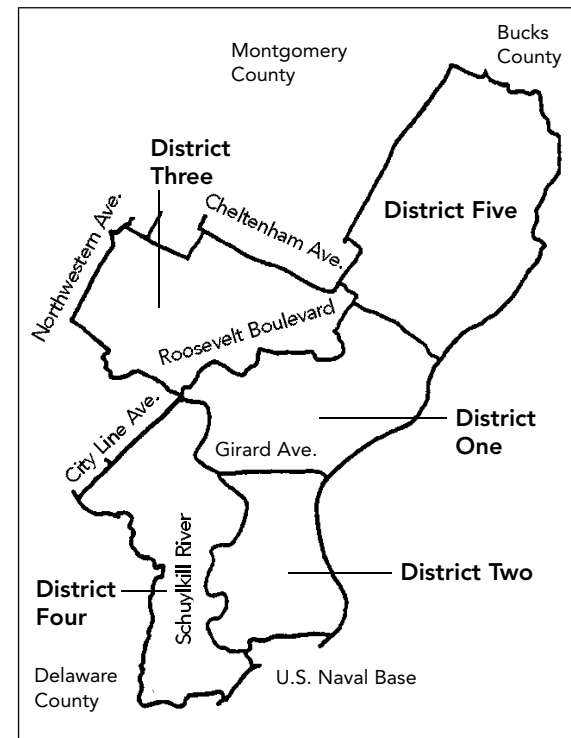

- Friends of Gorgas Park, 19128
John Boyce: 482-1779

- Friends of Kemble Park, 19141
Louis Broadus: 927-0691

2007 PHILADELPHIA TREE TENDER GROUPS AND RESOURCES

Green Tenderfoot, 19119
Carol Mack: 843-8046